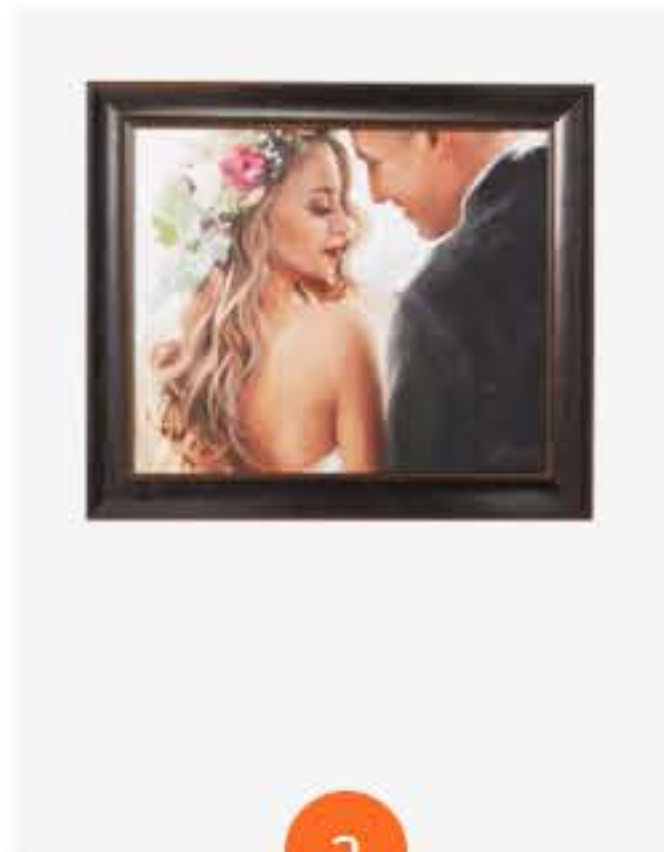

PAINTED MOMENTS

The beauty of creating a personalized work of art is that your very own story is embedded in the brushstrokes.

DESIGN

INCREDIBLE. PHOTOS HAND EMBELLISHED, PRINTED ON SATIN CANVAS

TRANSFORM YOUR FAVORITE PHOTOS INTO ORIGINAL WORKS OF ART ON CANVAS.

Hand embellished, artisan brushstrokes

Academy trained artists enhance digital photos and painted canvas

Artist signature with professional mirror borders

3 EASY STEPS TO TURN YOUR PHOTOS TO PAINTED MOMENTS!

Bring your favorite photos out of storage and design your moments as personalized art!

1
UPLOAD

2
DESIGN

3
ORDER

SELECT PREFERRED ARTISTS STYLE FOR YOUR PHOTO PAINTING

To really personalize your very own Painted Moments, select your preferred artist style. Our artists will render your artwork in one of three beautiful painterly effects. How original!

Signature

Impressionist

Modern

WALL DISPLAY OPTIONS

We offer a variety of contemporary ways to hang and display your Painted Moments

UNFRAMED

FRAMED

FLOATER FRAME

UNFRAMED

SIZES

PORTRAIT	LANDSCAPE
16x20	20x16
20x24	24x20
24x30	30x24