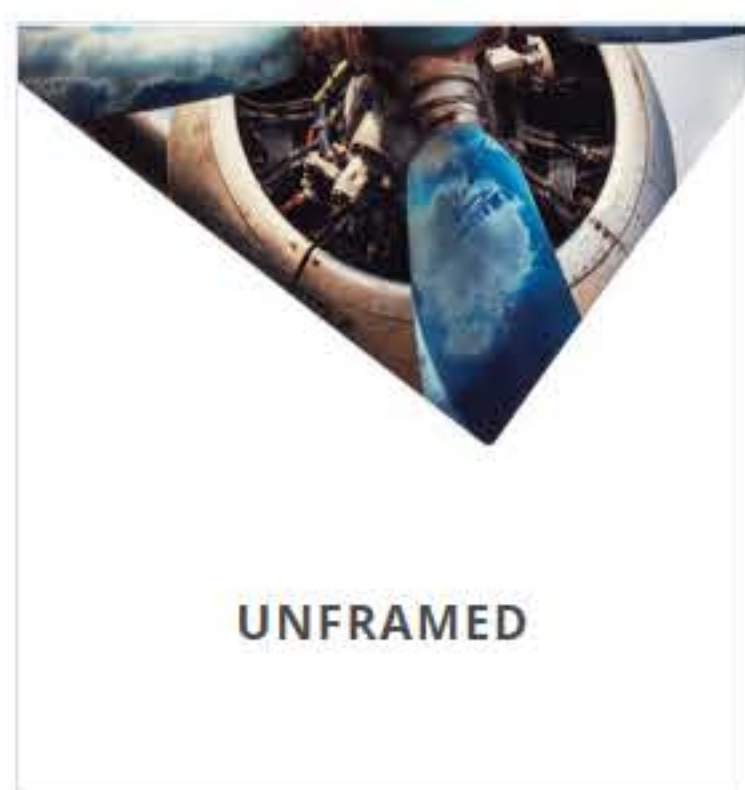

Chromaluxe Glossy Photo Panel

Original photo print

Black sintra hanging block

DISPLAY OPTIONS

We offer a variety of contemporary ways to hang and display your Modern Moments

FLOATER FRAME

For a stunning infinity look, style your Modern Metal photo print with a floater frame of your choice. Our photo centric design collection features a variety of on trend frame finishes to compliment your photographic art. A truly innovative way to present your memories!