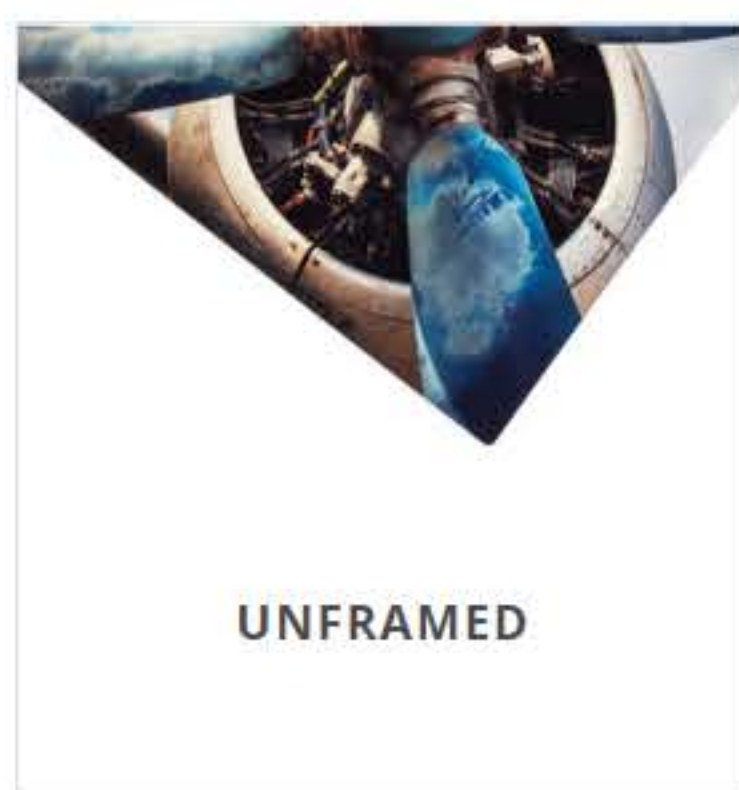

Chromaluxe Glossy Photo Panel

Original photo print

Black sintra hanging block

DISPLAY OPTIONS

We offer a variety of contemporary ways to hang and display your Modern Moments

FRAMED

Select from our curated, photo-centric collection of fine Larson-Juhl frames to address a variety of décor styles, widths, and finishes. Styles include Contemporary, Rustic, Classic, Ornate, Global, and Eclectic frame profiles to personalize your Gallery Moment products.