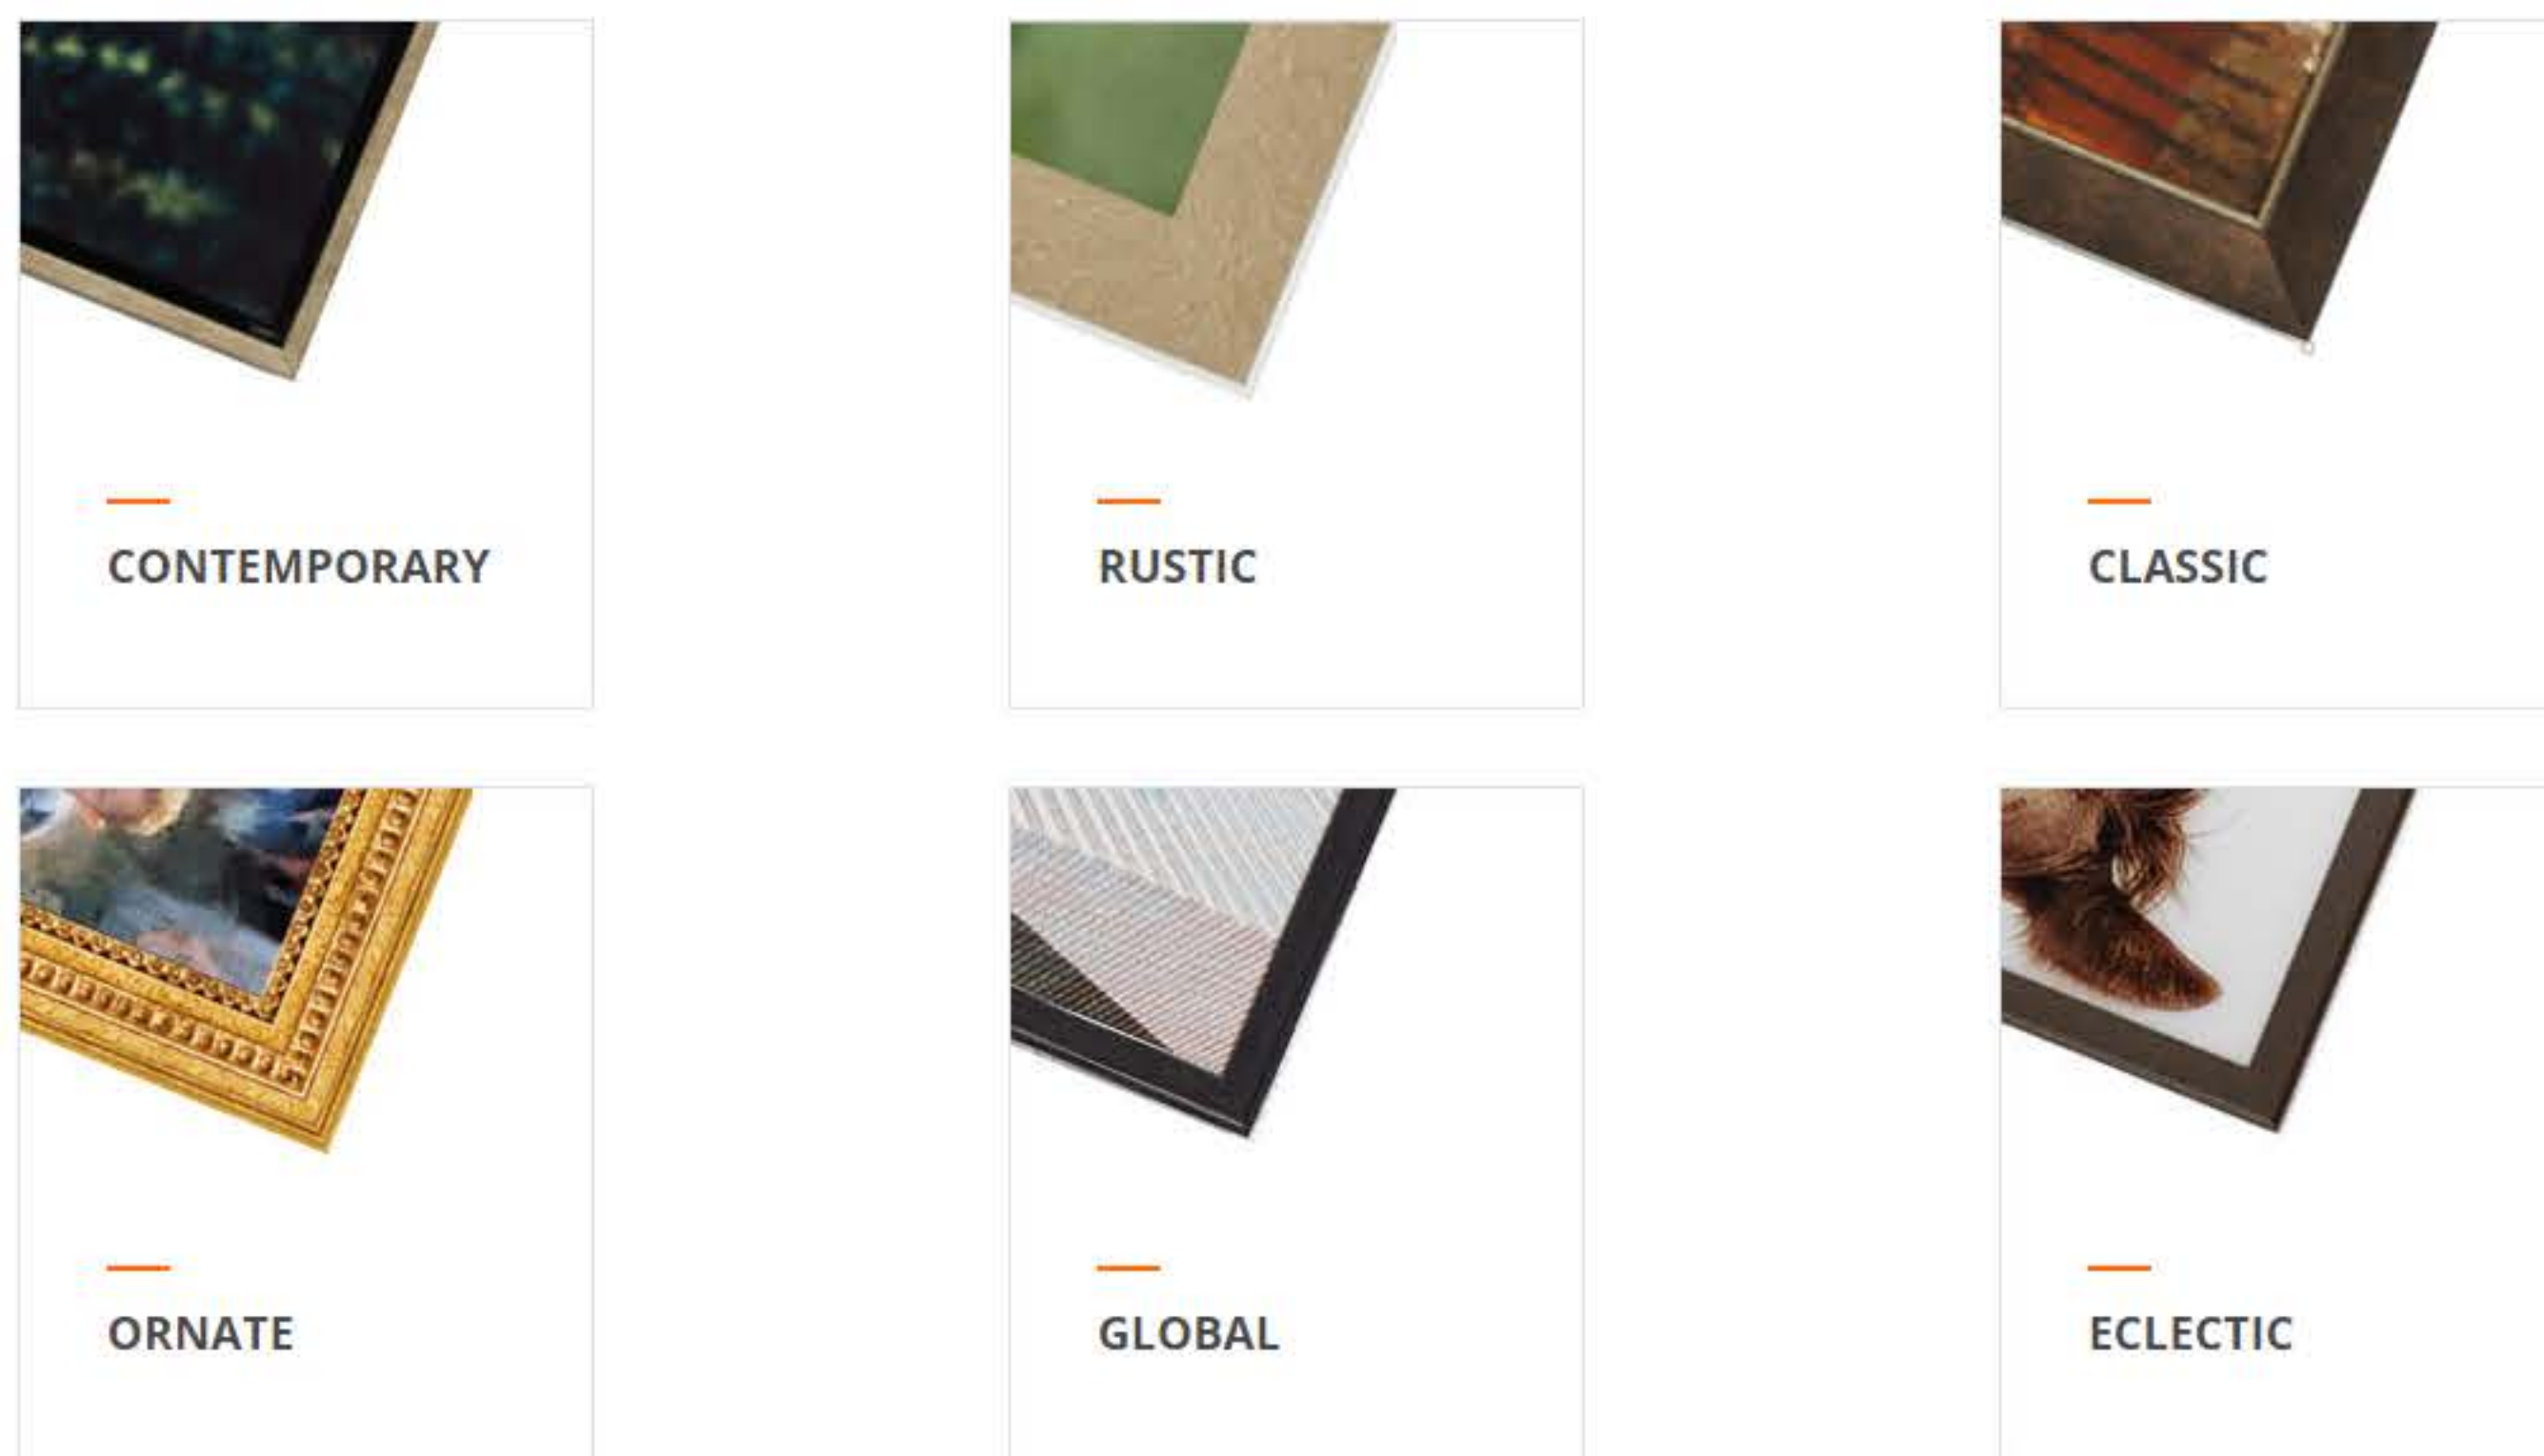

STYLE

SIZES

SQUARE SIZE	PORTRAIT SIZE	LANDSCAPE
8x8	8x10	10x8
10x10	8x12	12x8
12x12	9x12	12x9
14x14	10x30	16x12
16x16	12x16	20x16
20x20	16x20	24x16
24x24	16x24	24x18
30x30	18x24	30x10
-	20x30	30x20
-	24x30	30x24
-	24x36	36x24
-	40x60	60x40