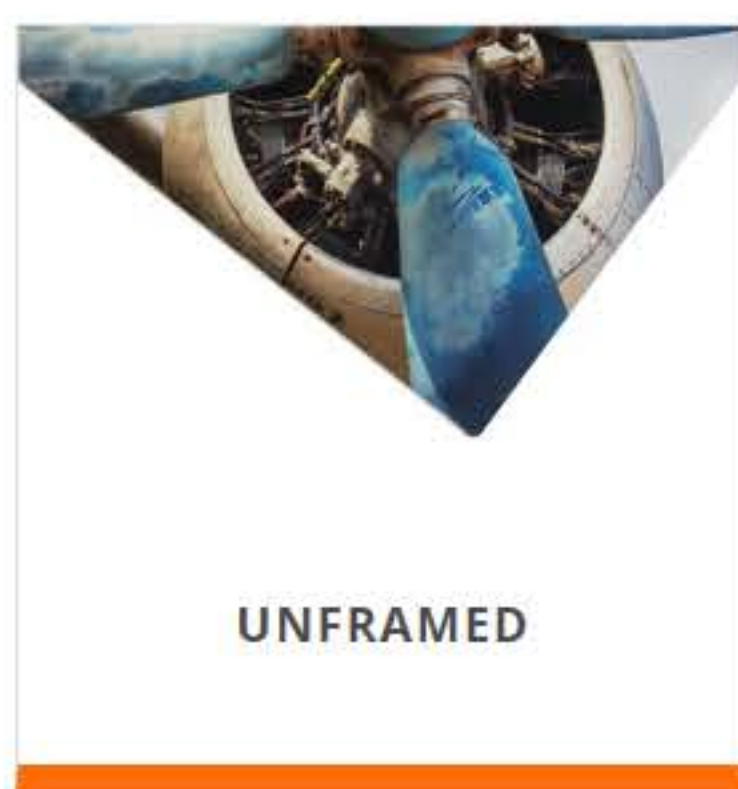

Style your photographs on acrylic to create a sophisticated, brilliant statement on your walls. This look affords maximum depth and richness of color in an ultra-brilliant format.

UNFRAMED

Unframed acrylic and metal backing includes a 1/2" black PVC key-holed back for hanging. For larger prints, the back includes a black MDF frame with a hanging cleat made from the same material. There is a slight design element of suspension from the wall, when the artwork is displayed unframed.