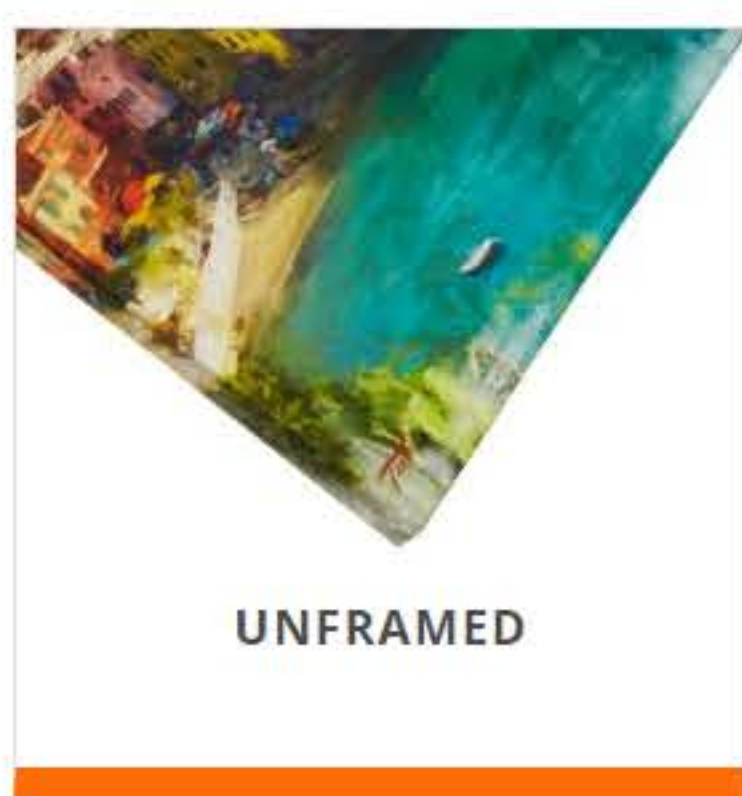

DISPLAY OPTIONS

We offer a variety of options to display and hang your Classic Moments art.

UNFRAMED	FLOATER FRAME	FRAMED
-----------------	----------------------	---------------

UNFRAMED

Order your Classic Moment unframed either standard stretched canvas or with a gallery wrap for a professional, high-end, gallery-style look. Your unframed art will be fully finished and ready to hang.

STILL LIFE

TRANSPORTATION

TRAVEL AND PLACES

VINTAGE

STYLE YOUR ART – SELECT A SUBSTRATE

- ACRYLIC
- METAL
- CANVAS
- PAINTING**

PAINTING

Select your preference in artist styles of Signature, Impressionist or Modern painting effects. Our artisans will paint your photo canvas artwork per your direction.

WALL DISPLAY OPTIONS

We offer a variety of contemporary ways to hang and display your Painted Moments

UNFRAMED

FRAMED

FLOATER FRAME

UNFRAMED

Order your painterly canvas as an unframed, 1.5" tall gallery wrap for a professional, high-end gallery look. Either gallery wrap or custom framed in your choice of style; all are ready to hang. Personalize your Painted Moment to beautifully compliment your artwork and style.

FIND YOUR GALLERY ART

NEW! We are pleased to offer a curated collection of incredible photography, fine art and illustrations, featuring the worlds most spectacular imagery from **gettyimages**.

Search by keyword...