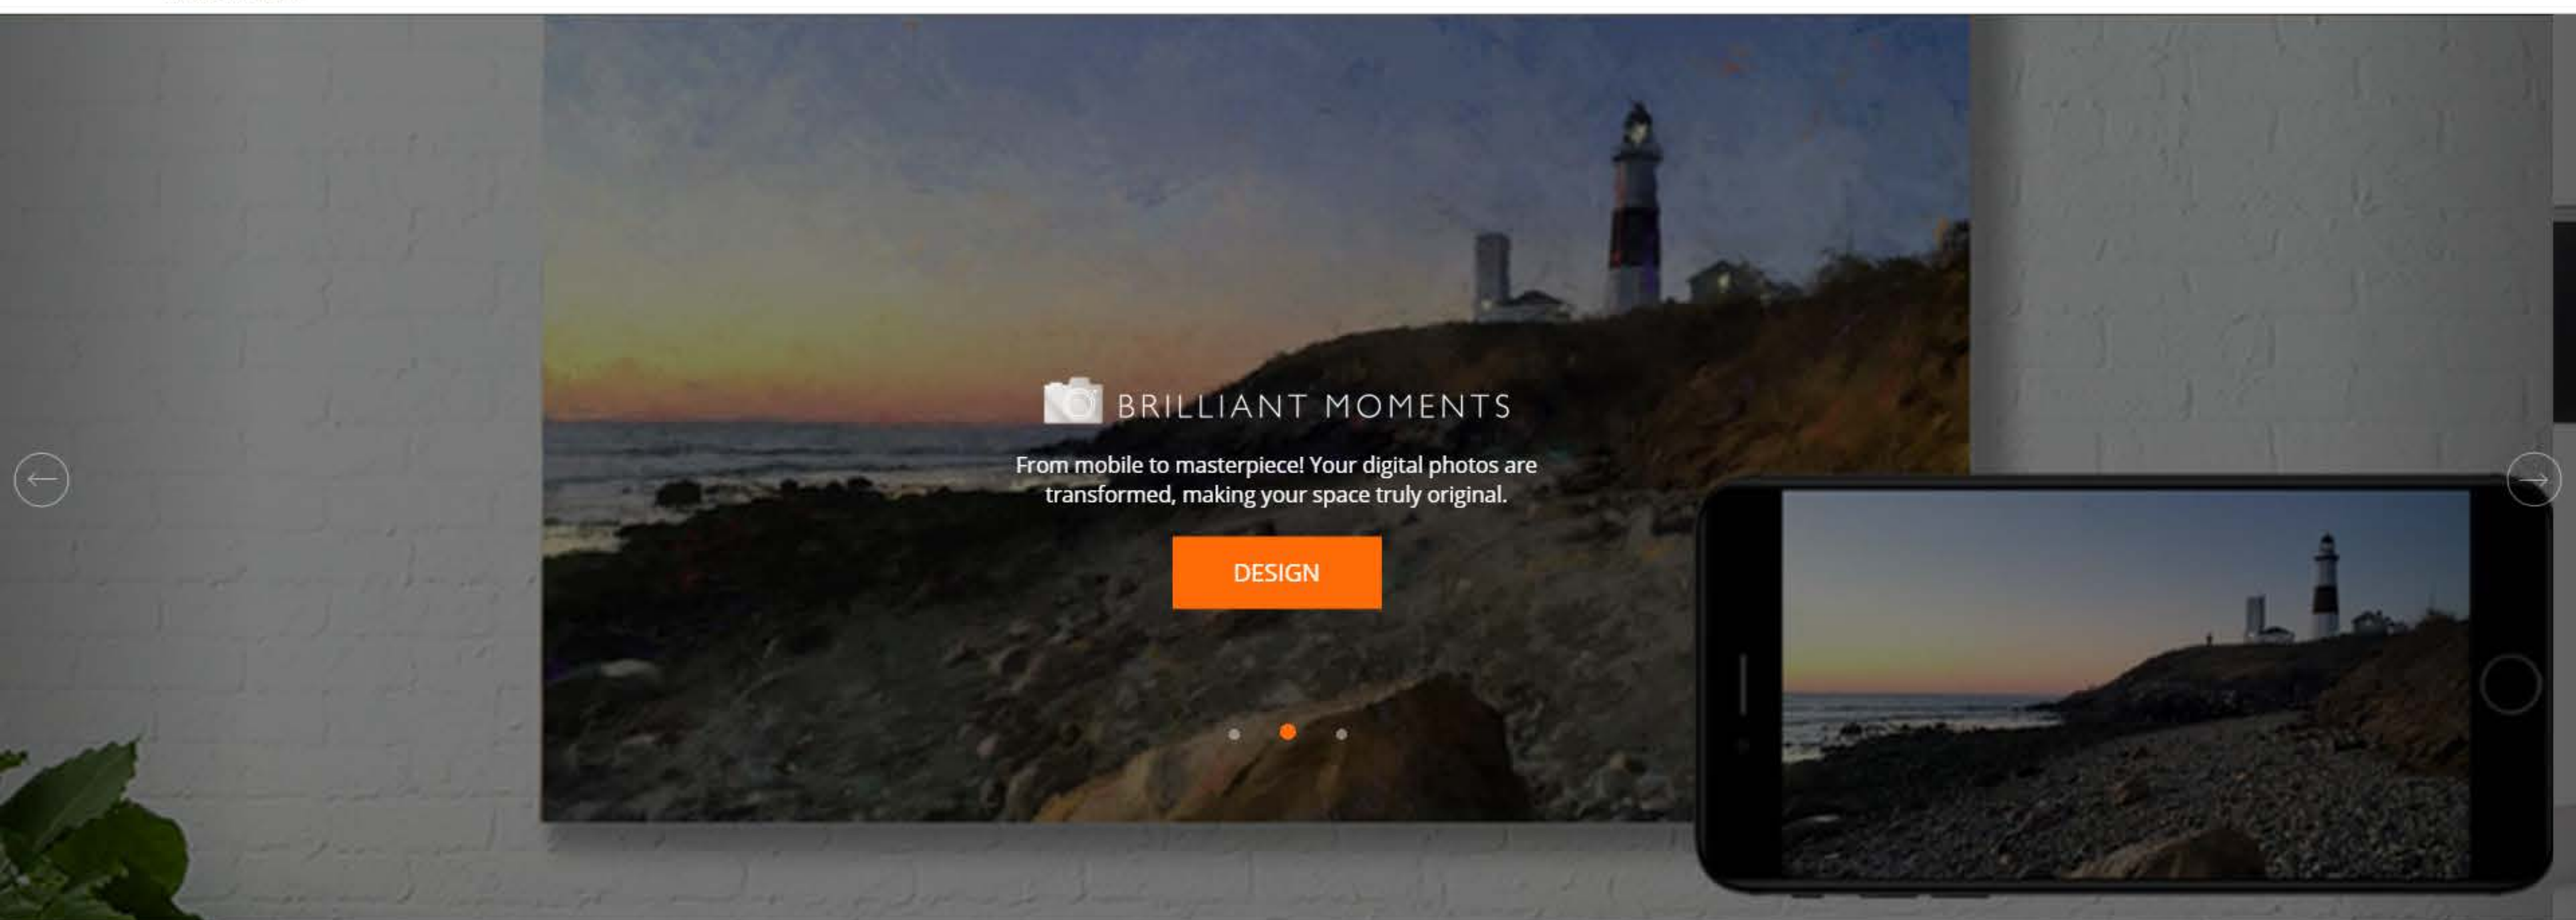

BRILLIANT MOMENTS

From mobile to masterpiece! Your digital photos are transformed, making your space truly original.

DESIGN

HIGH DRAMA. STYLE BRILLIANT MOMENTS IN LARGE FORMAT OR AS ARTFUL GALLERY WALL GROUPINGS.

Style your photographs on acrylic to create a sophisticated, brilliant statement on your walls. This look affords maximum depth and richness of color in an ultra-brilliant format.

IN THE KNOW

Gallery Moments art on acrylic has exceptional print quality and color management. Images facemounted directly onto the back of 1/4" thick sheet of clear acrylic. Printed sizes 8' x 8' to 40' x 60'. The acrylic is polished for a beautiful finish. This printing process produces rich, brilliant colors for a stunning presentation.

Clear 1/4" Polished Acrylic

Facemount Photo Print

Elegant 1/8" black sintra backing on acrylic