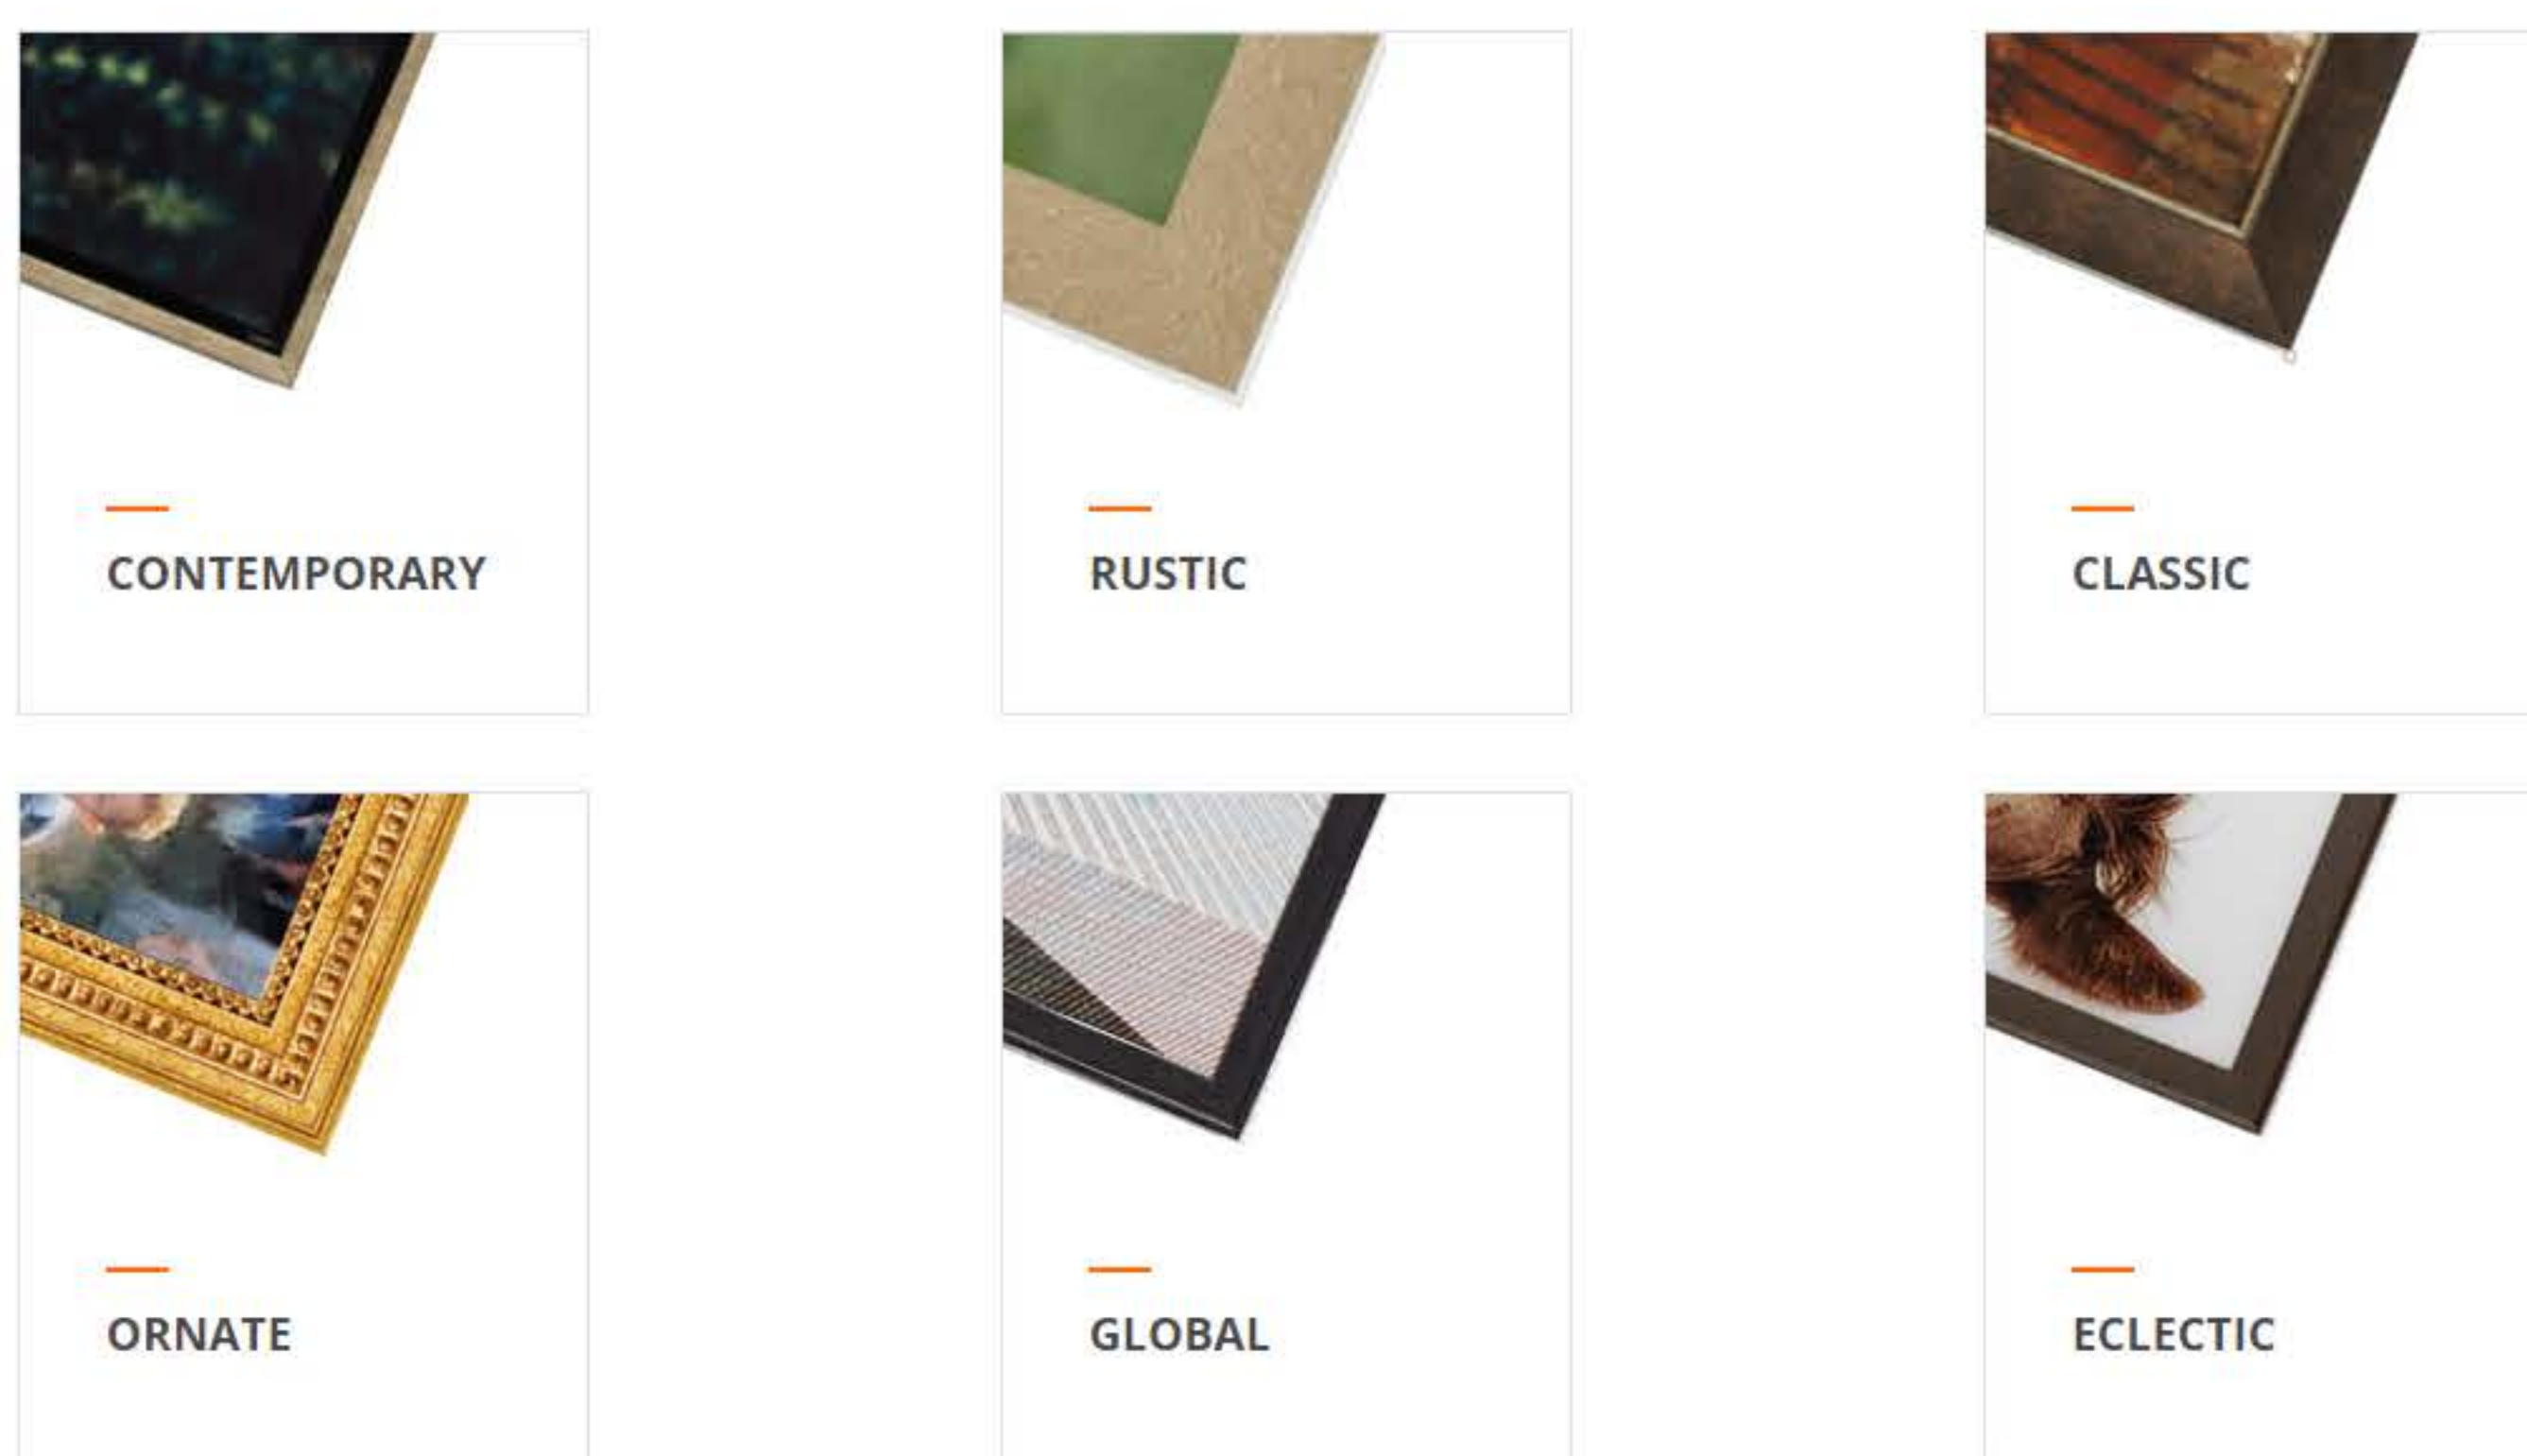

STYLE

SIZES

SQUARE SIZE	PORTRAIT SIZE	LANDSCAPE
8x8	8x10	10x8
10x10	8x12	12x8
12x12	9x12	12x9
14x14	10x30	16x12
16x16	12x16	20x16
20x20	16x20	24x16
24x24	16x24	24x18
30x30	18x24	30x10
-	20x30	30x20
-	24x30	30x24
-	24x36	36x24
-	40x60	60x40