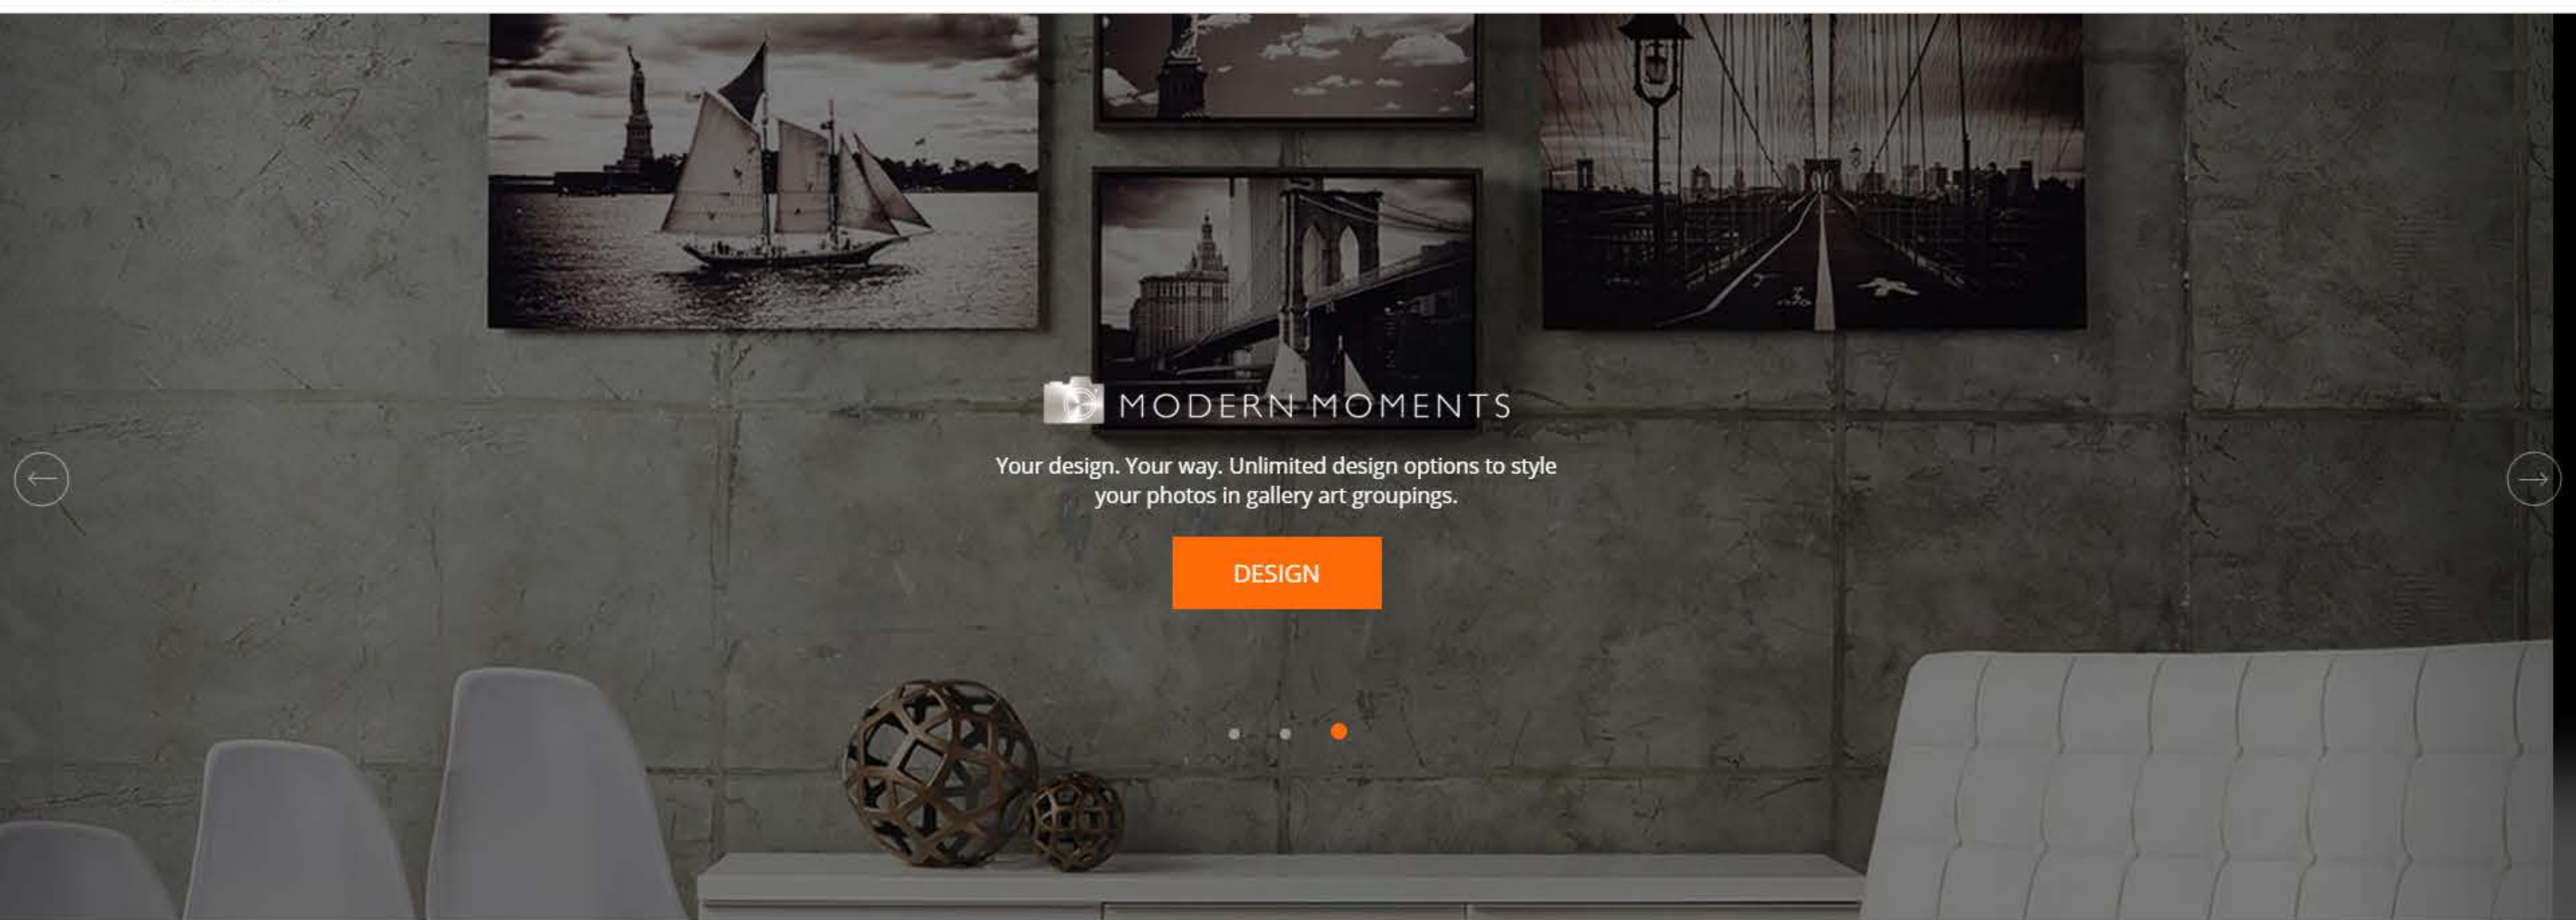

MODERN MOMENTS

Your design. Your way. Unlimited design options to style your photos in gallery art groupings.

DESIGN

HIGH DEFINITION. PHOTO TO MODERN METAL ART.

For a modern infinity look, order art on aluminum unframed or featured within floater frames. Or if ordering your art framed, select a design that complements your art and your personal décor style.

IN THE KNOW

Prints on aluminum are stunning, modern, durable, and lightweight. This process complements rich colors and produces spectacular results. Images are sublimated on 1/16" thick aluminum. Backing includes a 1/2" black PVC key-holed block for hanging. For larger prints, the back includes a black MDF frame with a hanging cleat made from the same material.

Chromaluxe Glossy Photo Panel

Original photo print

Black sintra hanging block