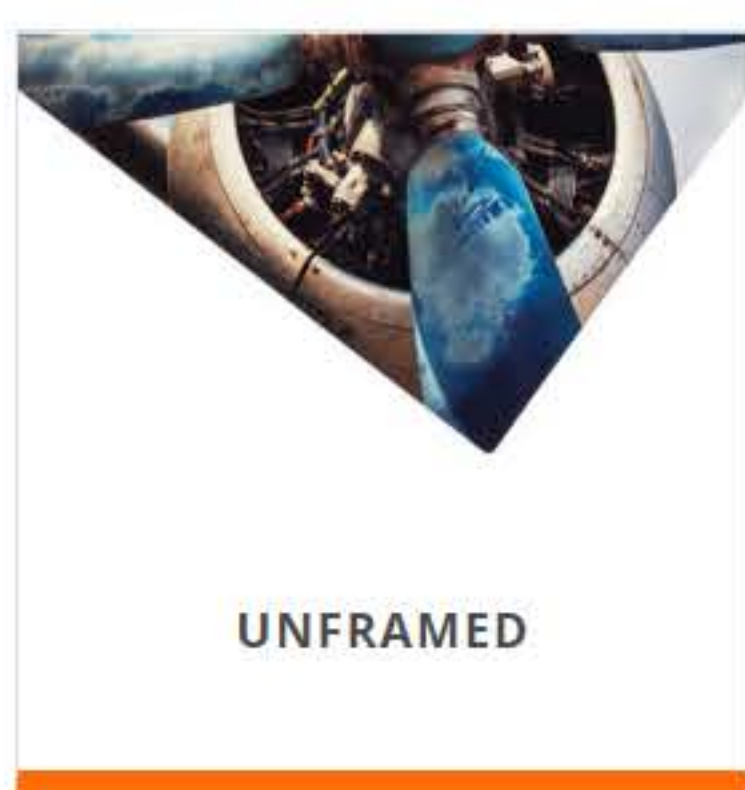

Chromaluxe Glossy Photo Panel

Original photo print

Black sintra hanging block

DISPLAY OPTIONS

We offer a variety of contemporary ways to hang and display your Modern Moments

UNFRAMED

Unframed metal and acrylic backing includes a 1/2" black PVC key-holed back for hanging. For larger prints, the back includes a black MDF frame with a hanging cleat made from the same material. There is a slight design element of suspension from the wall, when the artwork is displayed unframed.