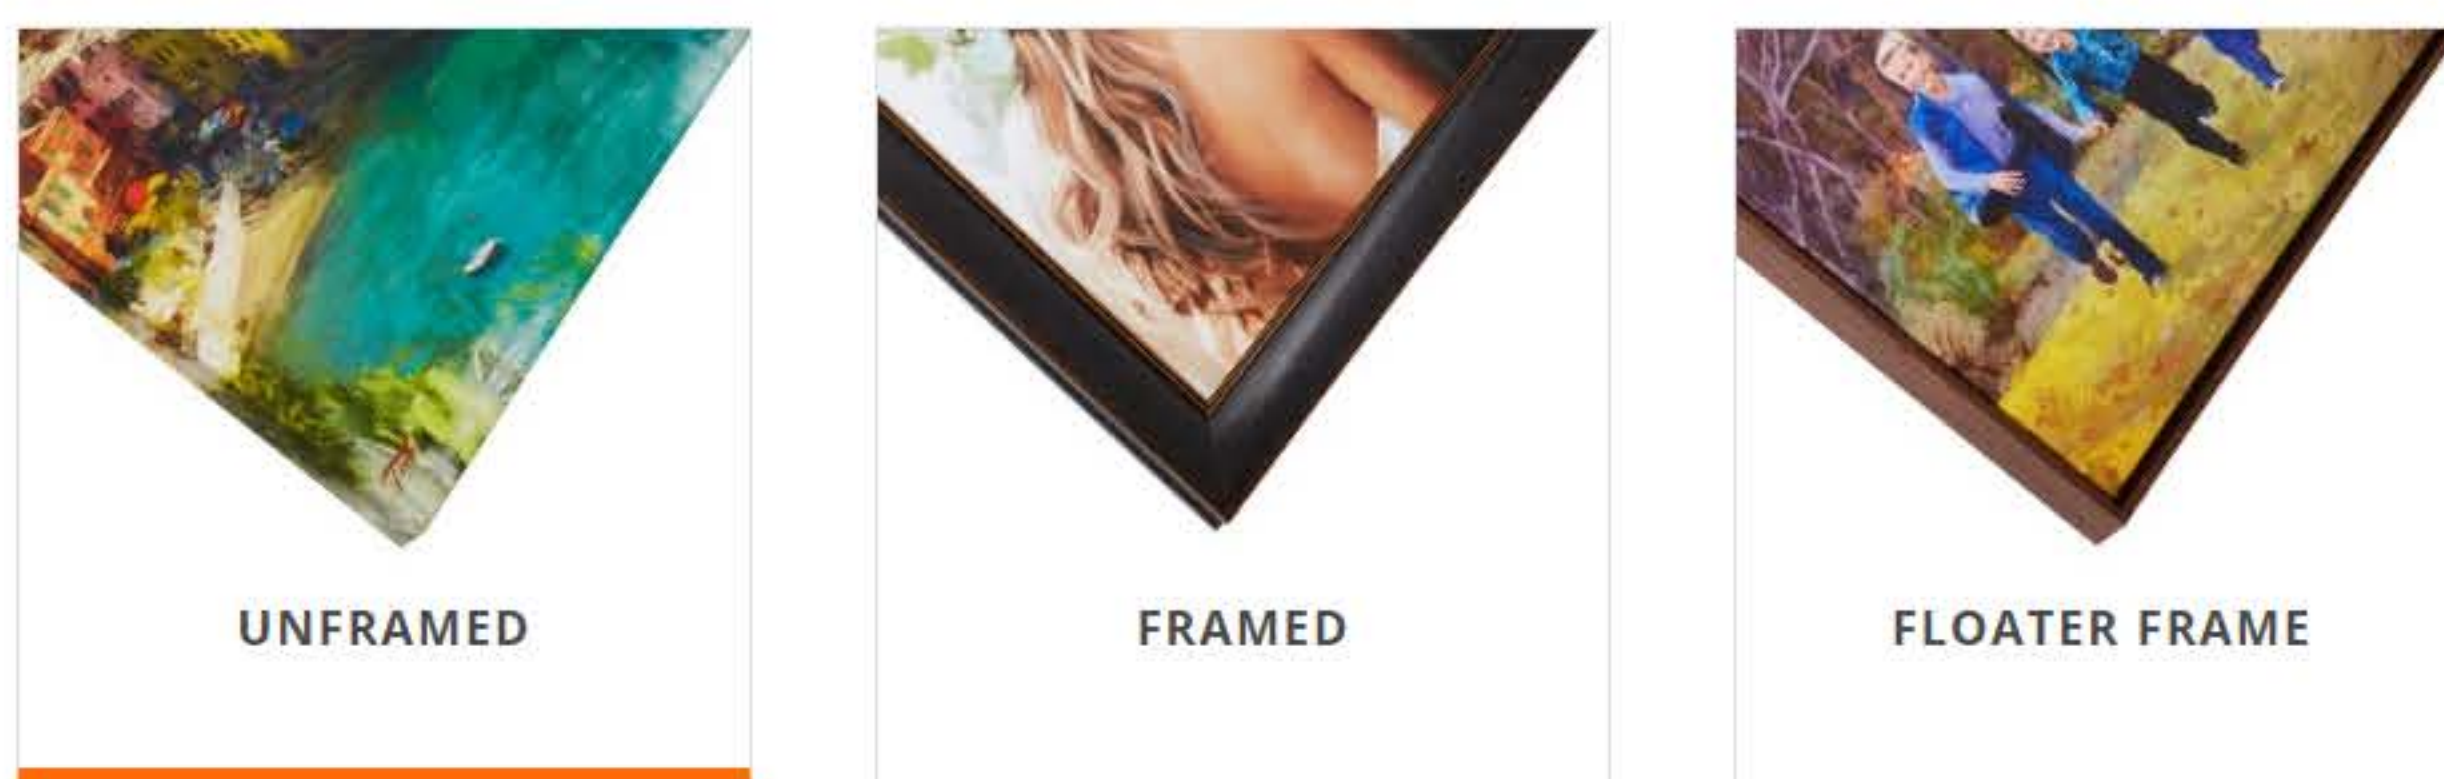

WALL DISPLAY OPTIONS

We offer a variety of contemporary ways to hang and display your Painted Moments